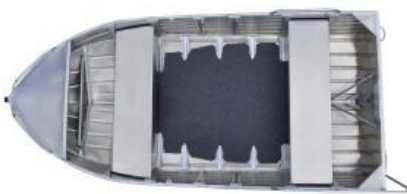

Quintrex 390E Explorer

POA

Specifications

Boat Details

Price	POA	Boat Brand	Quintrex
Model	390E Explorer	Length	3.95
Year	2024	Category	Aluminium Boats
Hull Style	Single	Hull Type	Aluminium
Power Type	Power	Stock Number	BE390EX2LP
Condition	New	State	Western Australia
Suburb	BROOME	Engine Make	