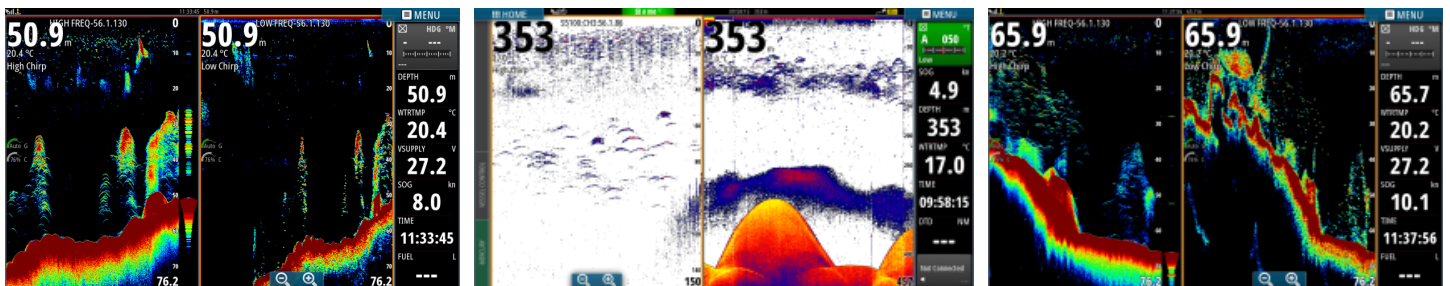

## S5100 Sonar Module

POA

#### Boat Details

Price	POA	Boat Brand	Lowrance
Model	S5100 SONAR MODULE	Length	0.00
Year	2024	Category	Boat Parts and Accessories
Hull Style	Other	Hull Type	Other
Power Type	Other	Stock Number	2-000-13260-001
Condition	New	State	Western Australia
Suburb	BROOME	Engine Make	